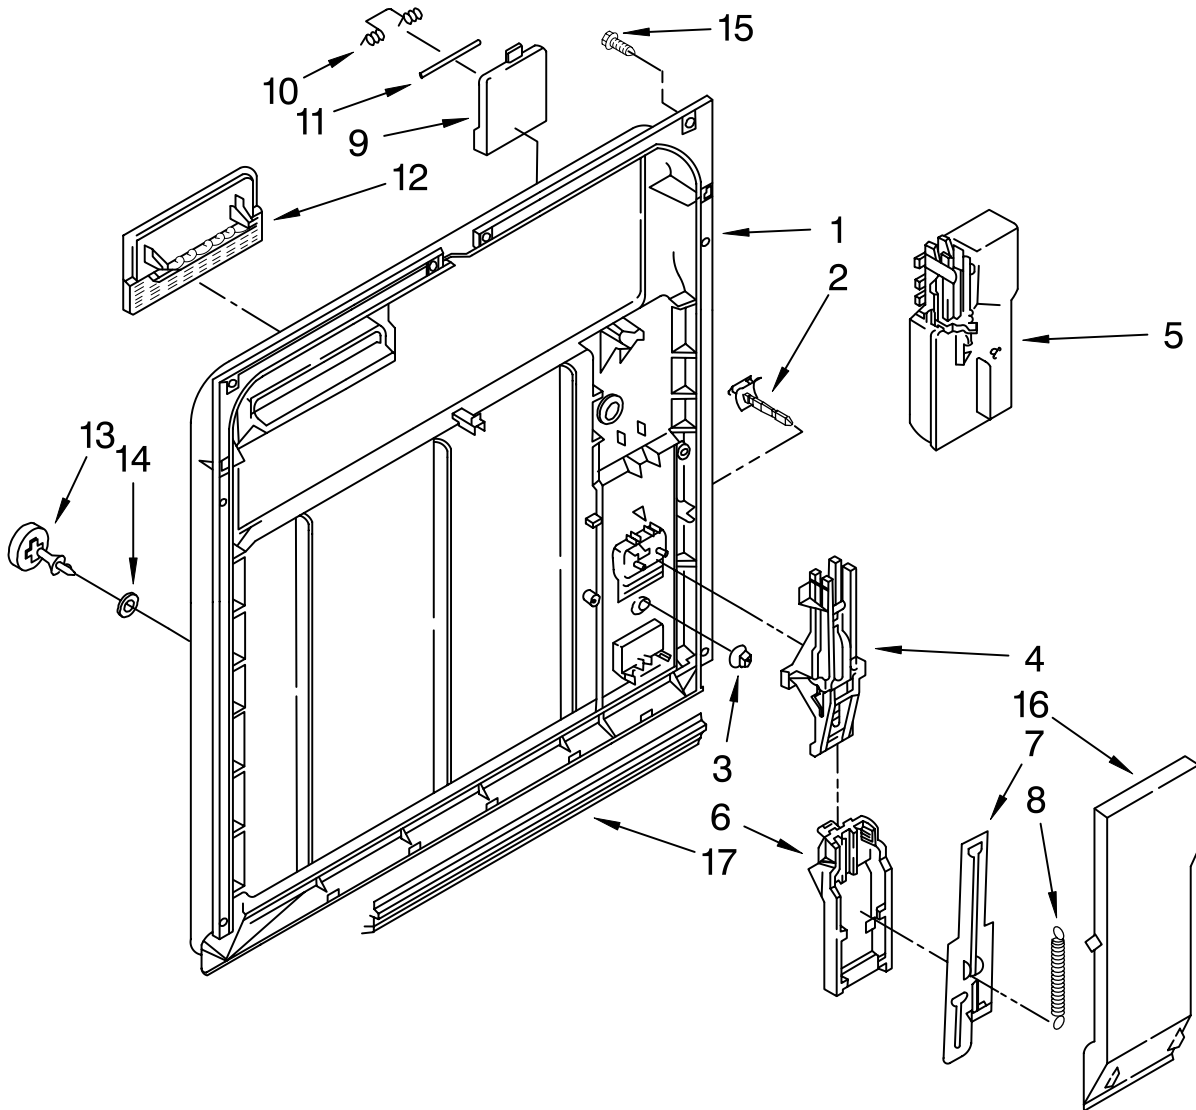

FRAME AND CONSOLE PARTS

For Model: DP840CWDB3
Almond/Black

UNDERCOUNTER
DISHWASHER

Illus. No.	Part No.	DESCRIPTION
1	3375271	Console (Includes Item 2)
2	3374798	Insert, Console
3	3375561	Switch
4	3369529	Follower, Cam
5	3375079	Timer
6	3375140	Cam
7	304231	Screw, 8-18 x 1/2 (5)
8	3374711	Door Frame (Includes Item 23)
9	3368953	Bolt, Latch
10	3369457	Lever, Latch
11	3369325	Switch, (2)
12	3368955	Pin, Switch (2)
13	3374875	Harness and Protector
14	3376405	Elbow, Harness
15	3400803	Screw, 8-32 x 1/4
16	3375473	Cover Timer
17	3375348	Knob, Timer
18	3368979	Spacer
19	†Front Panel 3369516	Almond/Black
20	3374010	Retainer, Panel
22	3373234	Bearing, Spring (2)
23	3374716	Channel, Retainer (Also Order Item #20)

†Refer To Dishwasher
Replacement
Panel Parts List No.675345.

FOR ORDERING INFORMATION REFER TO PARTS PRICE LIST

INNER DOOR PARTS

For Model: DP840CWDB3
Almond/Black

Illus. No.	Part No.	DESCRIPTION	Illus. No.	Part No.	DESCRIPTION	Illus. No.	Part No.	DESCRIPTION
1	3369054	Inner Door (Also Order Latch Door Kit 676413)	6	3369000	Draw Bar (Upper Dispenser)	11	3372028	Pin (Lid Hinge)
2	3376066	Latch, Detergent Dispenser	7	3369602	Draw Bar (Lower Dispenser)	12	3371710	Screen, Vent
3	3369061	Snap, Detergent Dispenser	8	3368999	Spring (Draw Bar)	13	3369512	Wet-Agent Cap Assembly
4	3369055	Actuator Assembly	9	3376404	Lid Assembly	14	3369155	Seal (Wet-Cap)
5	3368967	Wet Agent, Dispenser	10	300106	Spring, Lid	15	3369051	Screw (8)
						16	3371569	Cover, Drip
						17	3369479	Spatter Shield